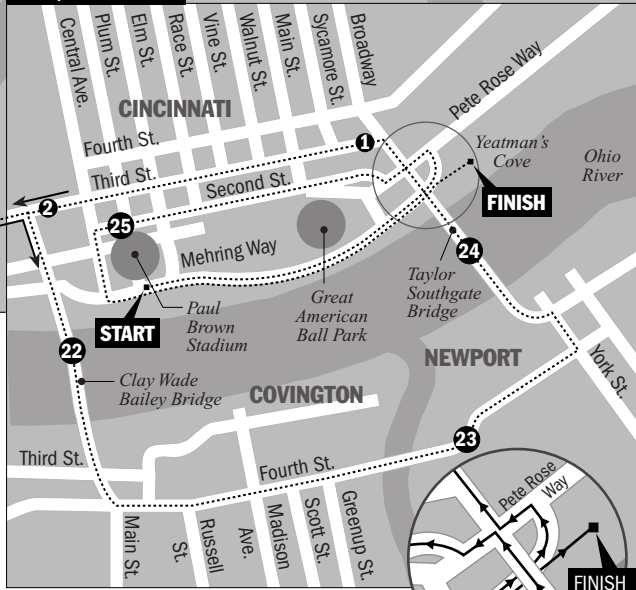

Flying Pig Marathon course

The race will start on Mehring Way and wind through eastern Cincinnati and Northern Kentucky before ending back on the riverfront at Yeatman's Cove.

RACE STARTS AT 6:30 A.M.

The opening and final miles of the race occur on Mehring Way.

Start/finish detail

1 Mile marker → **Course overlap**

Where same road is used for different parts of race: Use mile markers and arrows to navigate.

For more information about the race visit:
www.flyingpigmarathon.com