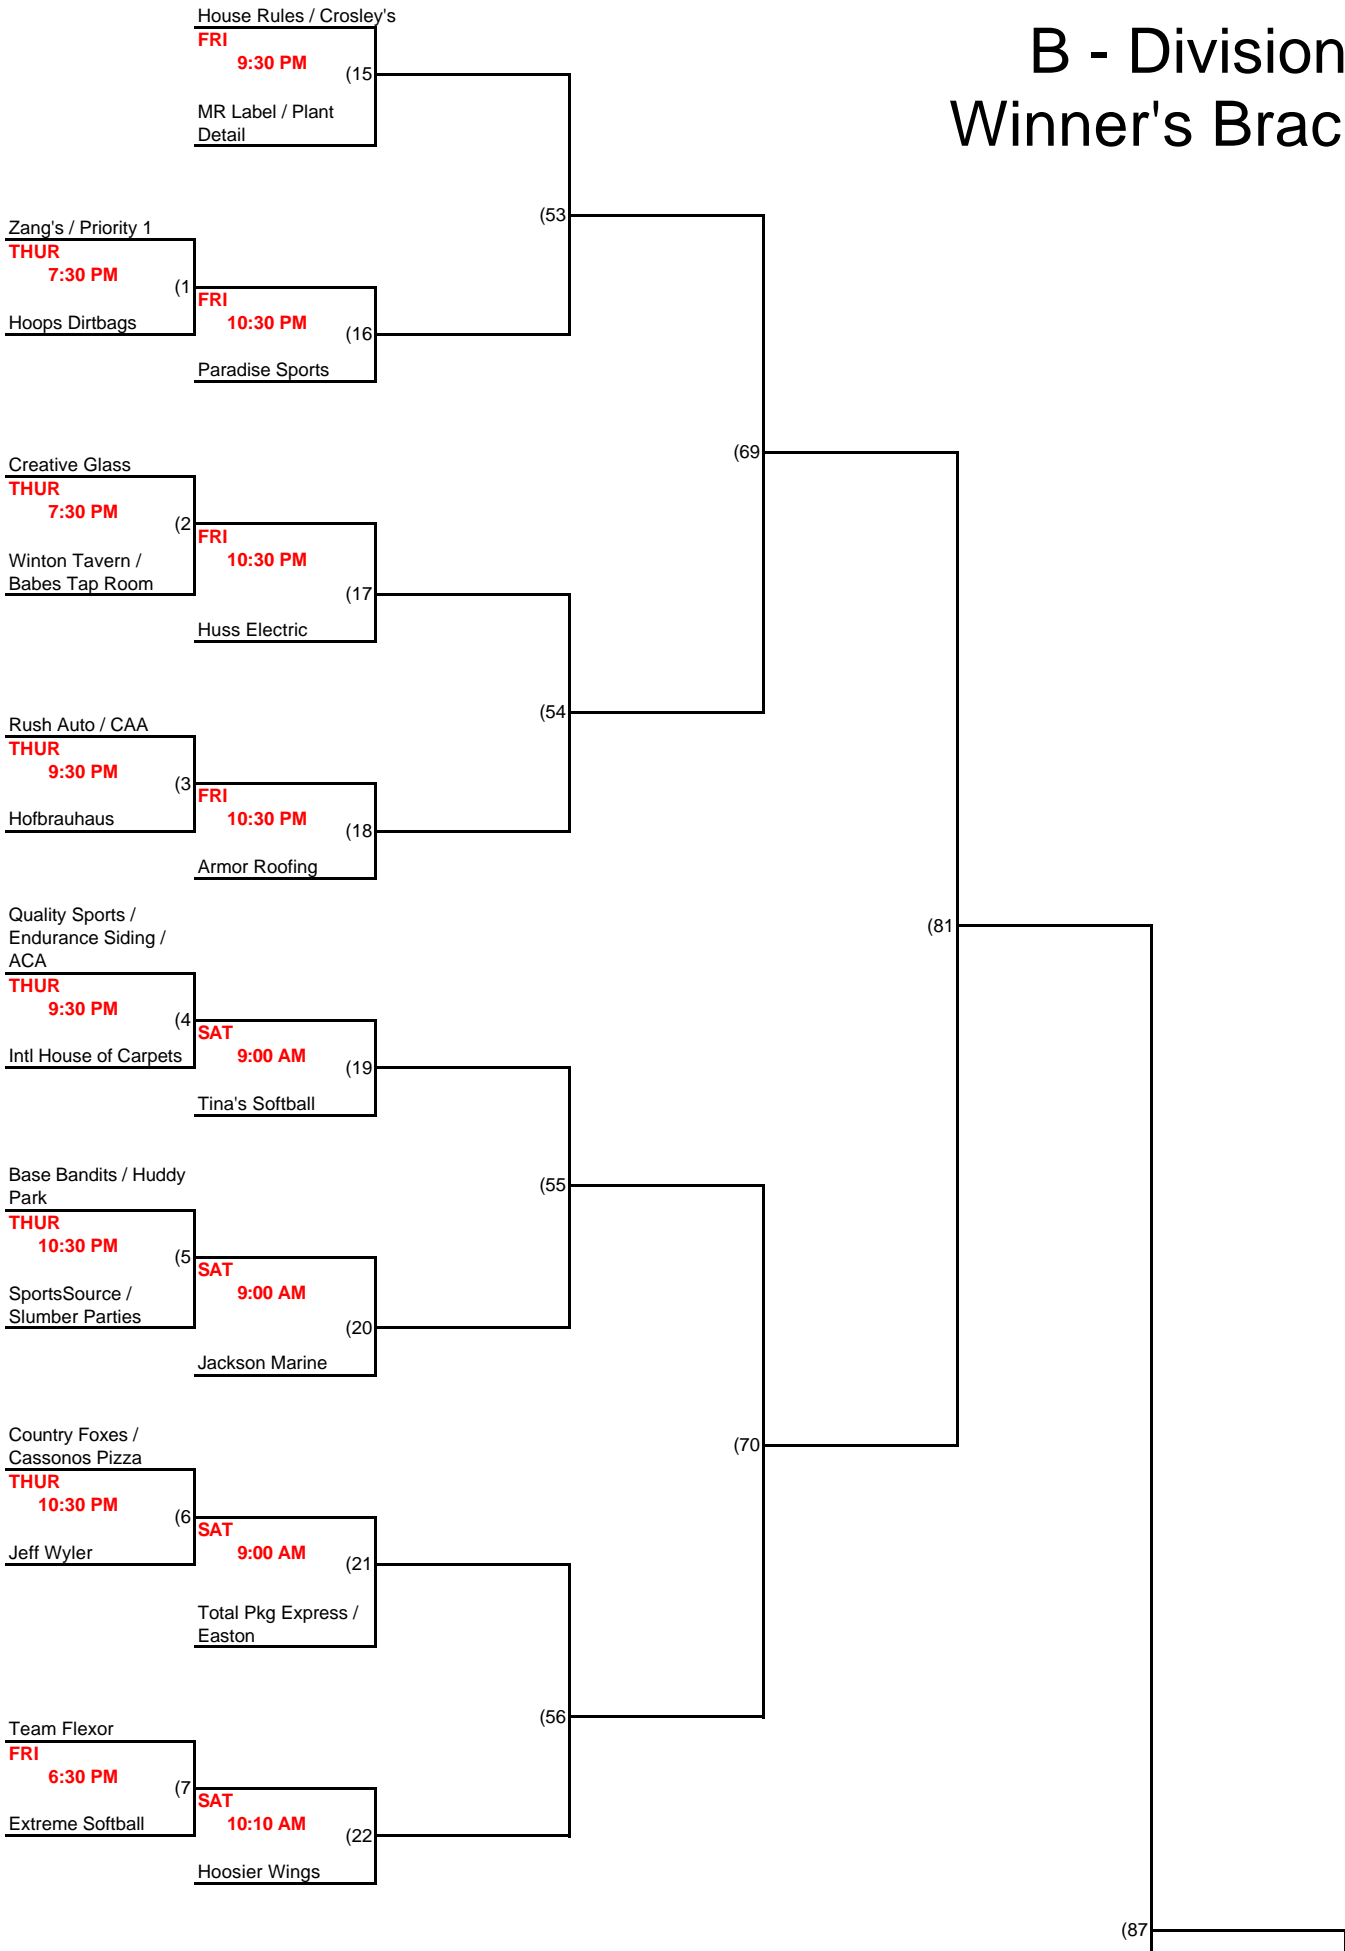

# B - Division Winner's Bracket

Lucke Homes /  
Sheffer Homes  
**SAT**  
**10:10 AM** (23)  
MGC Ventures

Come Get Em /  
Silverleaf  
**FRI**  
**6:30 PM** (8)  
Reynolds Painting

**SAT**  
**11:20 AM** (24)  
Eddie's Café /  
Double D's

EAP / K&W / Jet Title  
**FRI**  
**6:30 PM** (9)  
Multi-Serv

**SAT**  
**11:20 AM** (25)  
Real Painters /  
Buffalo Wings &  
Rings

Clark Heating / Hooters  
**FRI**  
**7:30 PM** (10)  
Paul's Bar

**SAT**  
**11:20 AM** (26)  
Option One Mortgage

**SAT**  
**12:30 PM** (28)  
Ft. Mitchell Sports Bar

HW / Clones  
**FRI**  
**8:30 PM** (13)  
Alig Shell

**SAT**  
**2:00 PM** (29)  
Rick's Tavern / Cincy  
Stix

Allnet / Vuffalo Wild Wings  
**FRI**  
**8:30 PM** (14)  
CML Knights