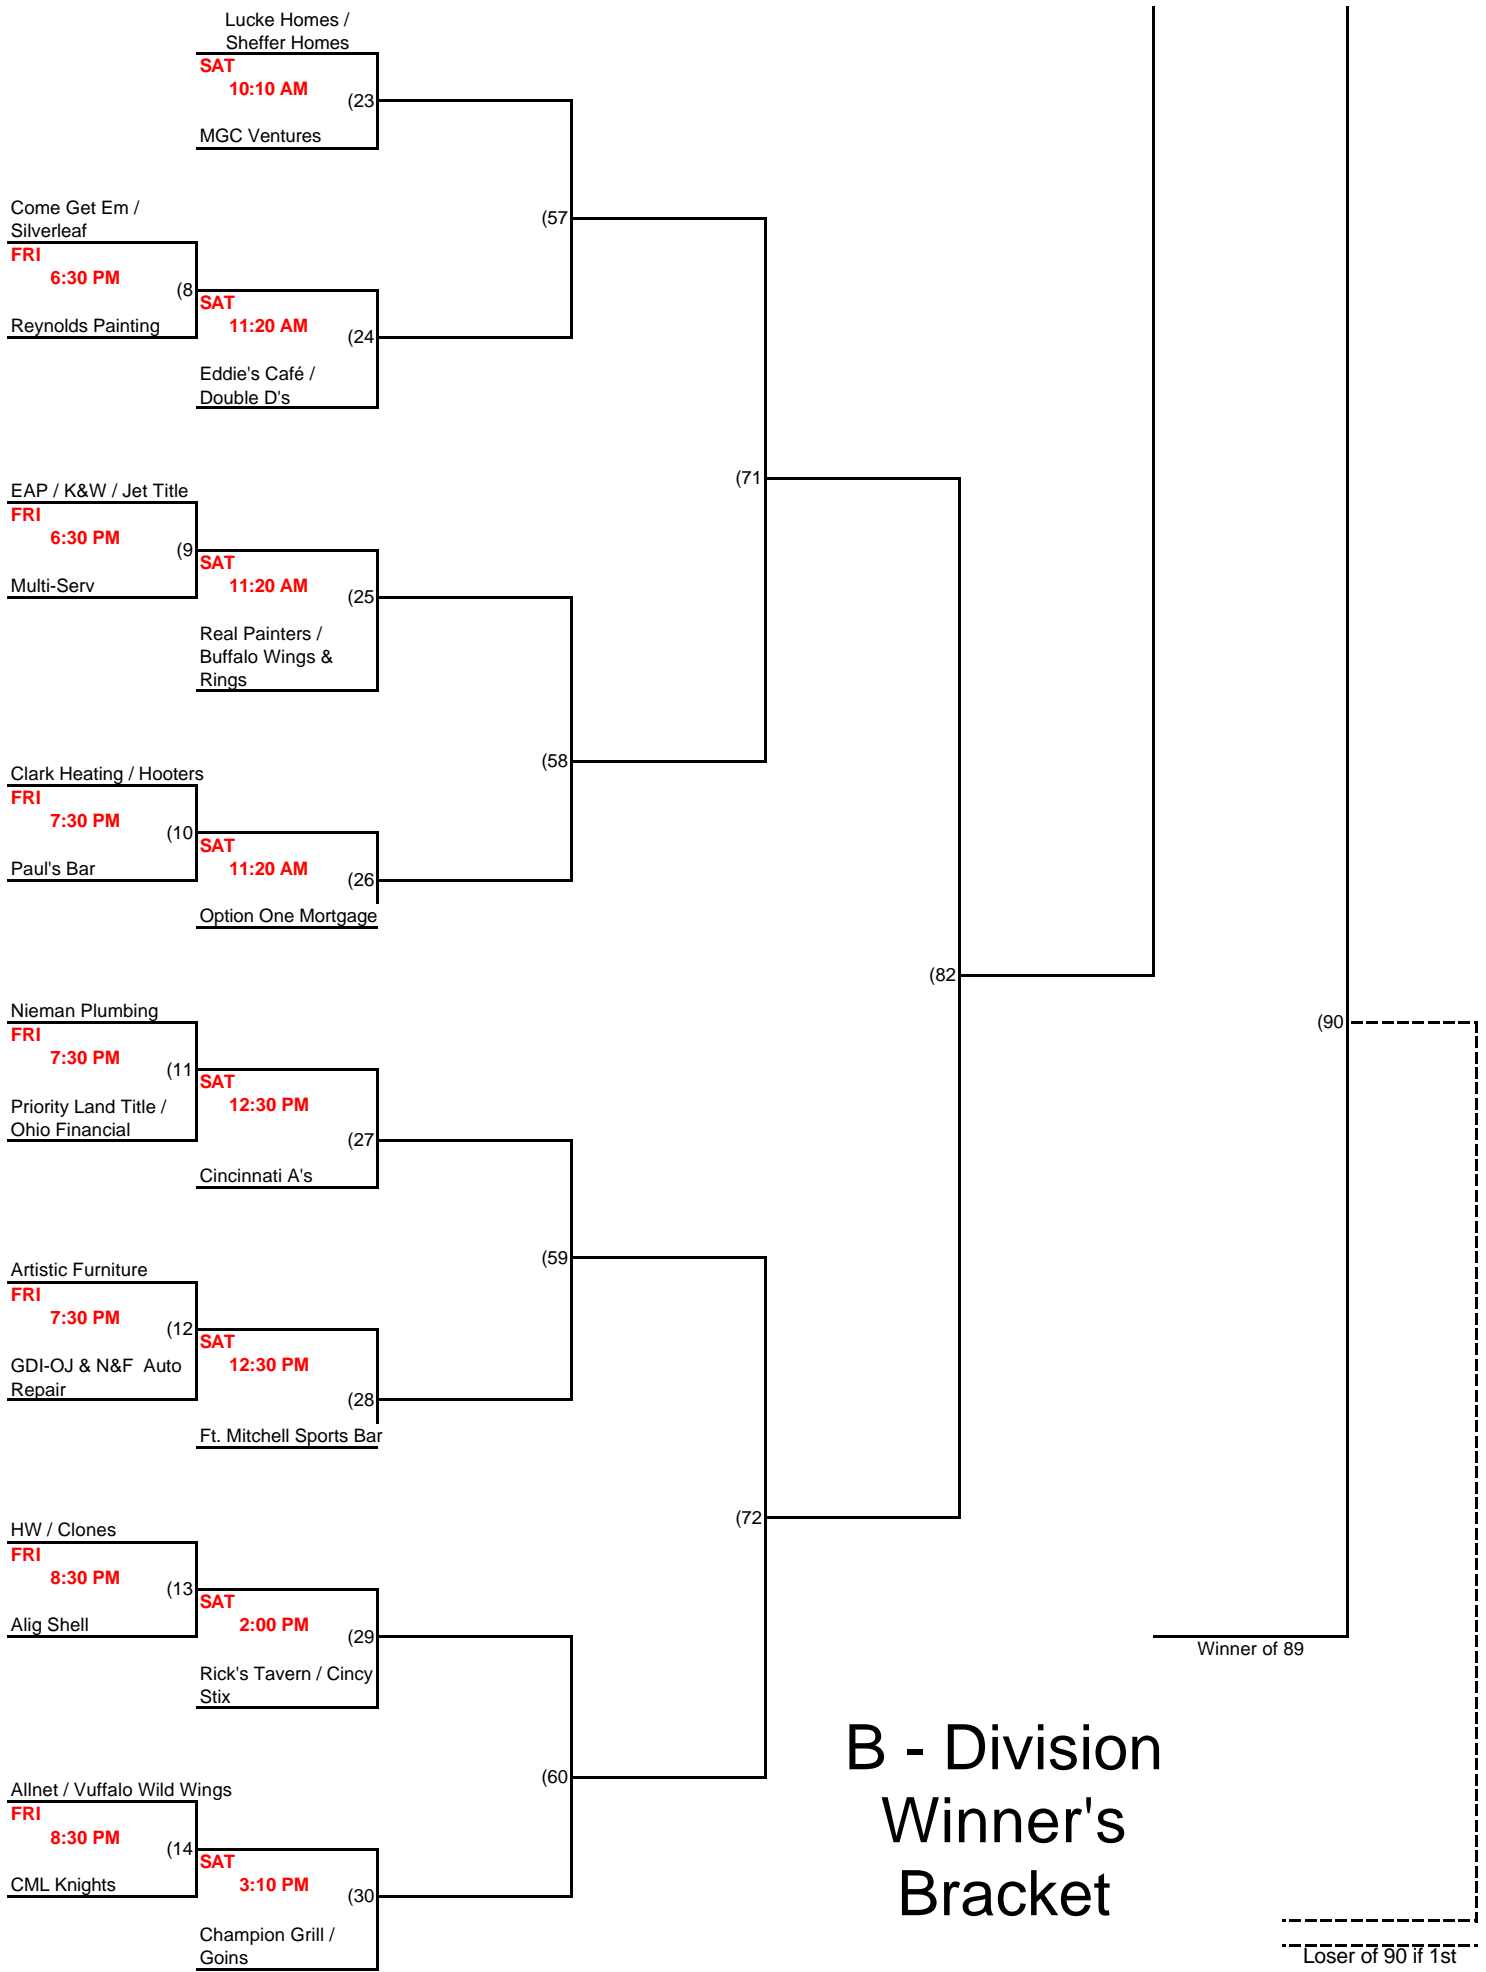

# B - Division Winner's Bracket

Lucke Homes /  
Sheffer Homes  
**SAT**  
**10:10 AM** (23)  
MGC Ventures

Come Get Em /  
Silverleaf  
**FRI**  
**6:30 PM** (8)  
Reynolds Painting

**SAT**  
**11:20 AM** (24)  
Eddie's Café /  
Double D's

EAP / K&W / Jet Title  
**FRI**  
**6:30 PM** (9)  
Multi-Serv

**SAT**  
**11:20 AM** (25)  
Real Painters /  
Buffalo Wings &  
Rings

Clark Heating / Hooters  
**FRI**  
**7:30 PM** (10)  
Paul's Bar

**SAT**  
**11:20 AM** (26)  
Option One Mortgage

**SAT**  
**12:30 PM** (28)  
Ft. Mitchell Sports Bar

HW / Clones  
**FRI**  
**8:30 PM** (13)  
Alig Shell

**SAT**  
**2:00 PM** (29)  
Rick's Tavern / Cincy  
Stix

Allnet / Vuffalo Wild Wings  
**FRI**  
**8:30 PM** (14)  
CML Knights