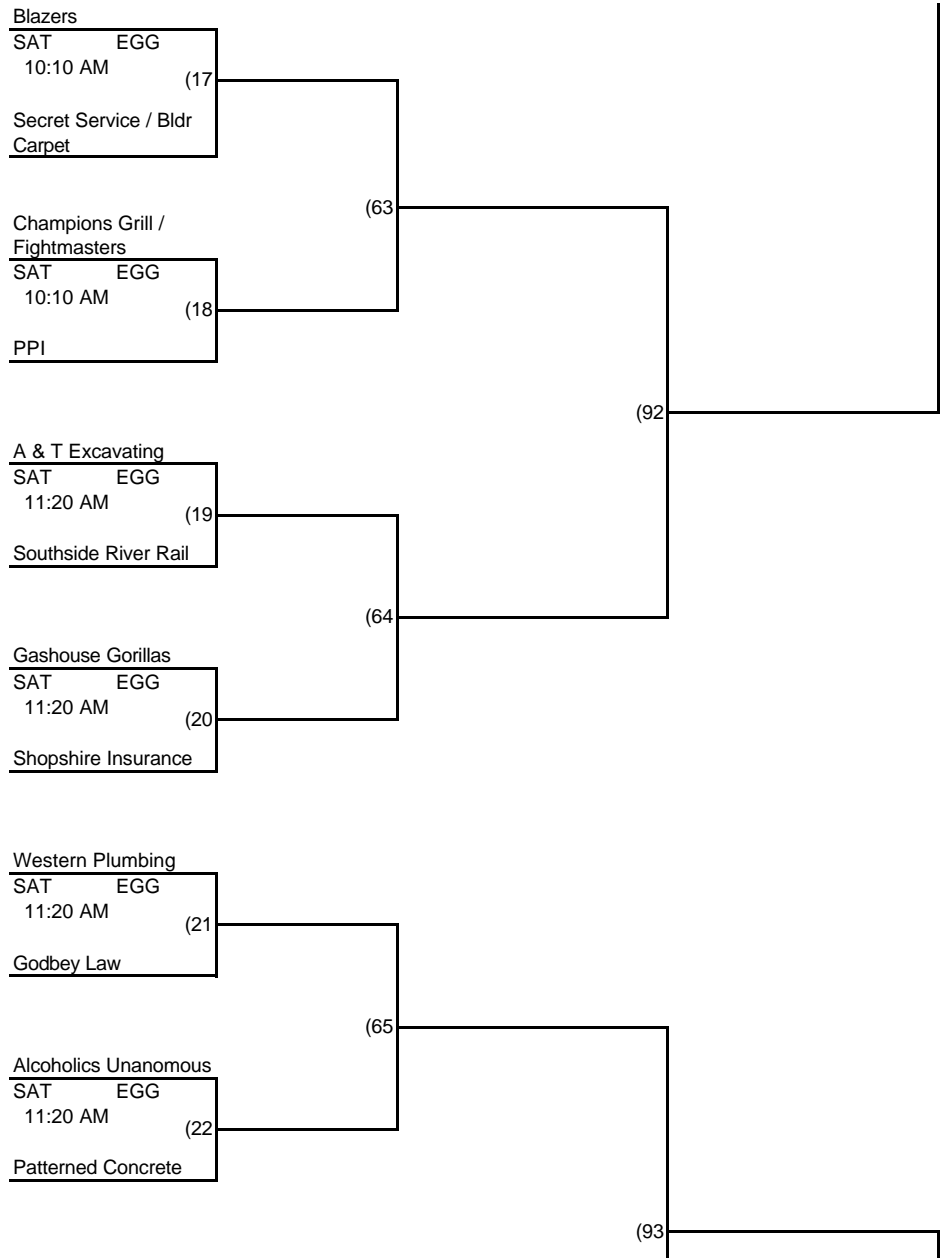

# "D" American Division Winners' Bracket

Milford Cleaners  
 THUR RUMPKE  
 7:30 PM (11)  
 American Service Group

New Haven II  
 THUR RUMPKE  
 8:30 PM (12)  
 BWV / Gamecocks

Ray Lilly Painting  
 THUR RUMPKE  
 8:30 PM (13)  
 Club Franci Blue Devils

JTM / Charlies Boys  
 THUR RUMPKE  
 8:30 PM (14)  
 Team Extreme

Gangl Jewelers /  
 Detailed Athletic Wear  
 THUR RUMPKE  
 6:30 PM (2)  
 Champions / Triple  
 Crown Lawncare

THUR RUMPKE  
 8:30 PM (15)  
 Bernecker Brothers

Fortress Safe & Lock  
 THUR RUMPKE  
 9:30 PM (16)  
 J & D Posse

(60)

(61)

(91)

(62)

(125)

(114)

# "D" American Division Winners' Bracket