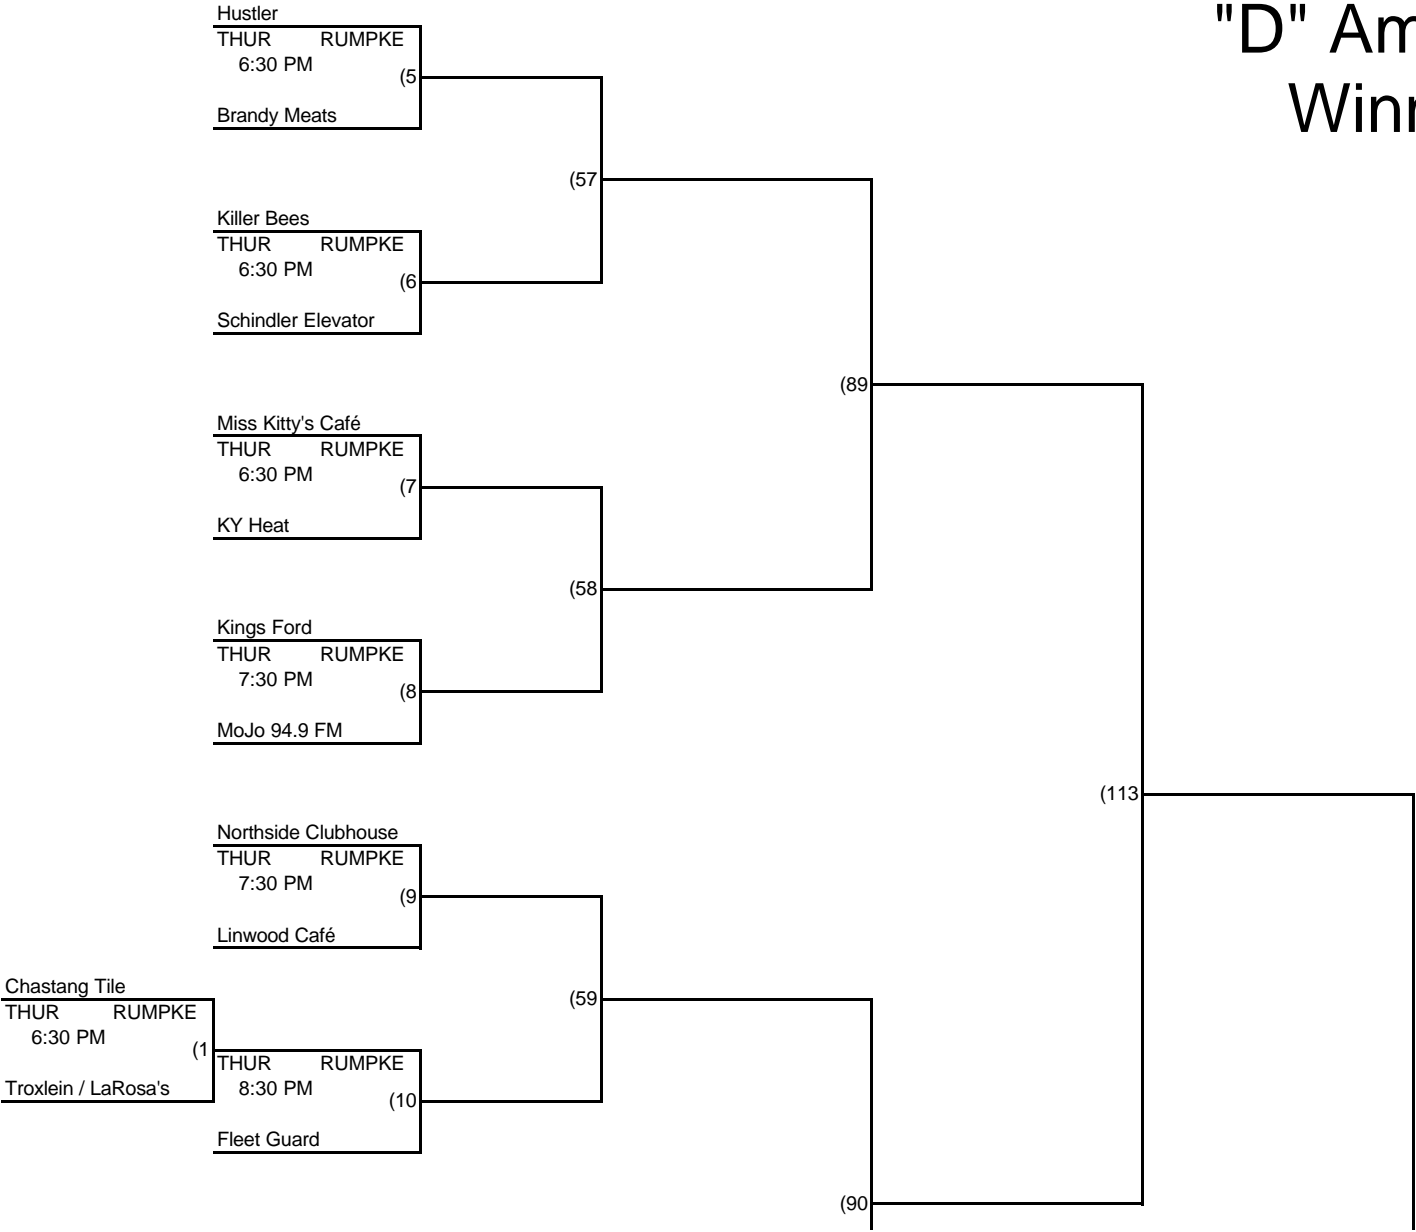

# "D" American Division Winners' Bracket

Milford Cleaners  
 THUR RUMPKE  
 7:30 PM (11)  
 American Service Group

New Haven II  
 THUR RUMPKE  
 8:30 PM (12)  
 BWV / Gamecocks

Ray Lilly Painting  
 THUR RUMPKE  
 8:30 PM (13)  
 Club Franci Blue Devils

Fortress Safe & Lock  
 THUR RUMPKE  
 9:30 PM (16)  
 J & D Posse

(60)

(61)

(91)

(62)

(125)

(114)

# "D" American Division Winners' Bracket