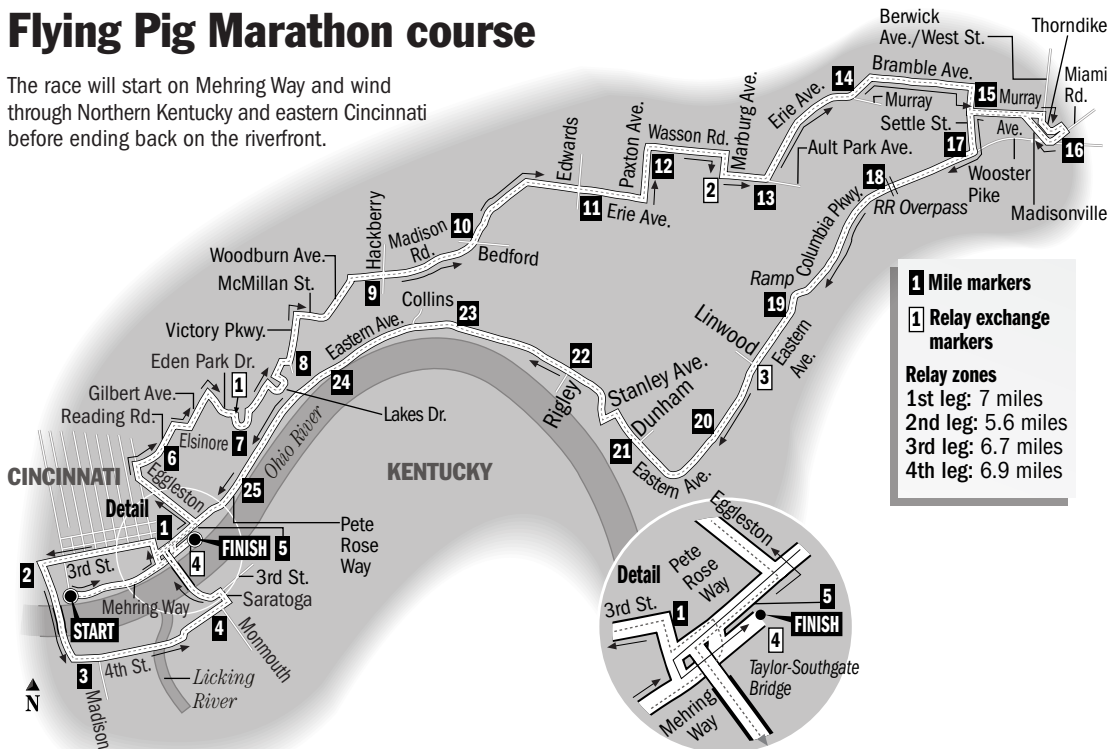

Flying Pig Marathon course

The race will start on Mehring Way and wind through Northern Kentucky and eastern Cincinnati before ending back on the riverfront.

1 Mile markers

1 Relay exchange markers

Relay zones

1st leg: 7 miles

2nd leg: 5.6 miles

3rd leg: 6.7 miles

4th leg: 6.9 miles